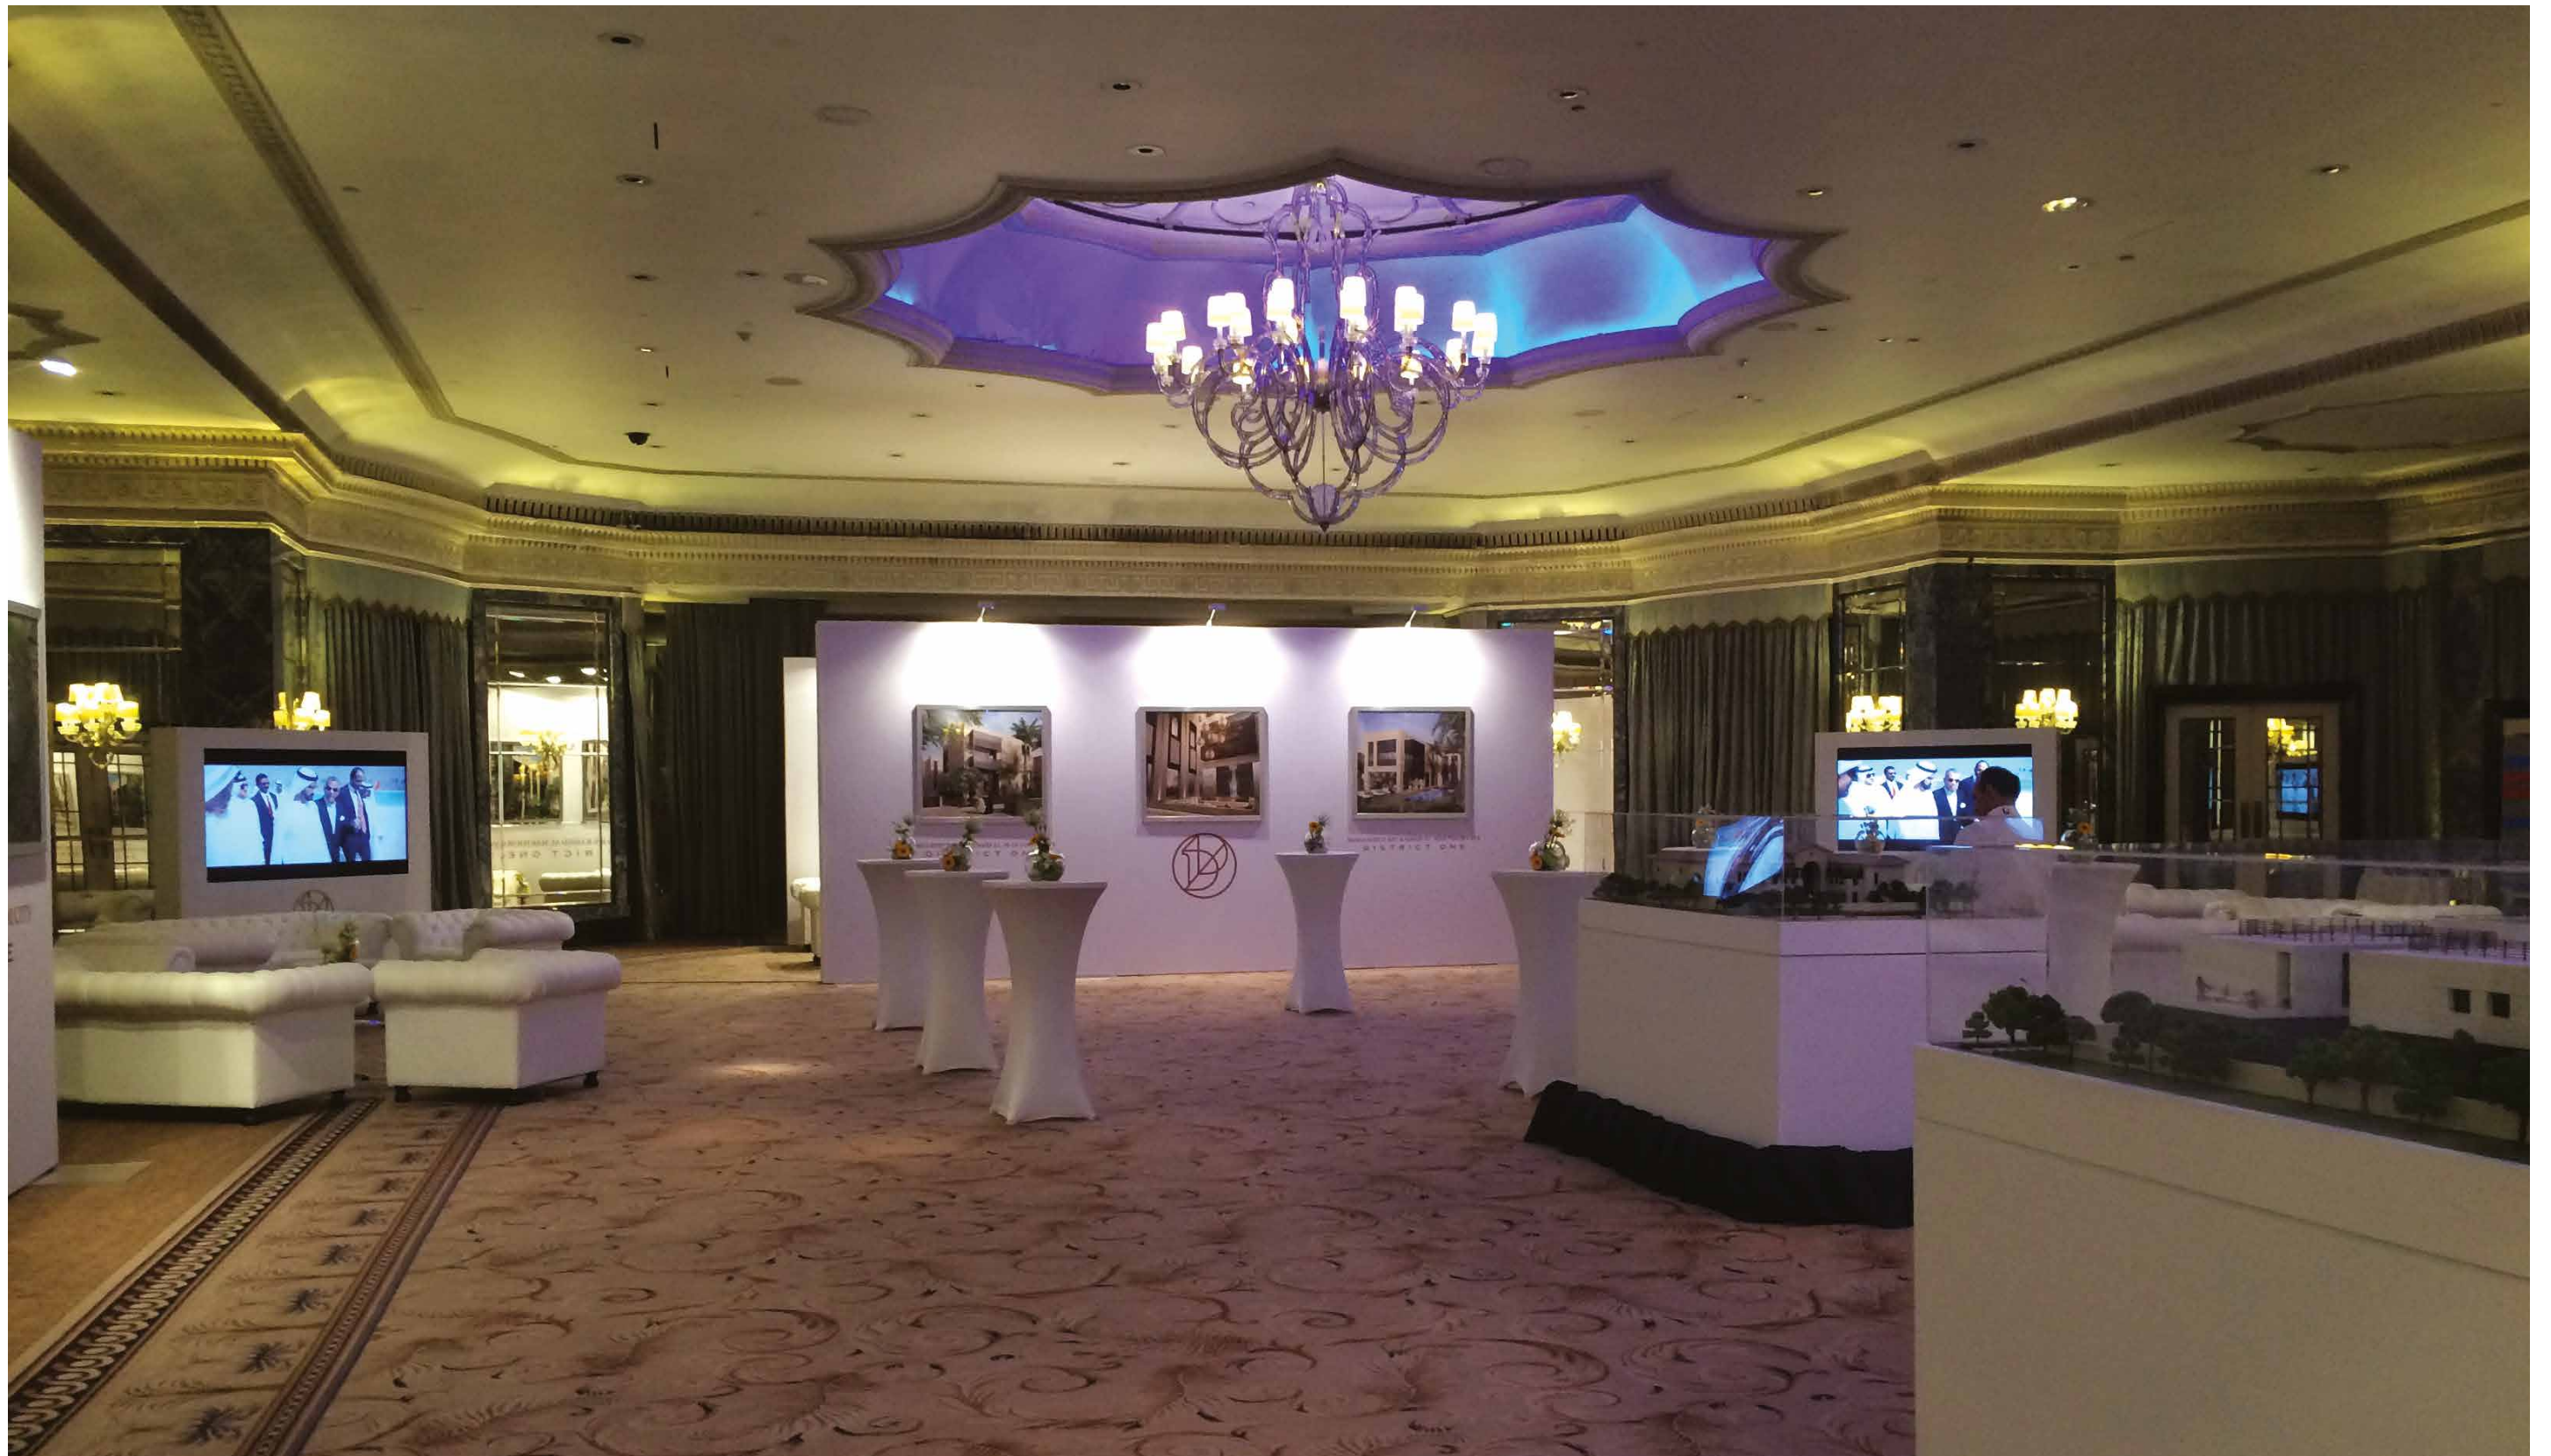

Event: Dubai Real Estate
Client: District One